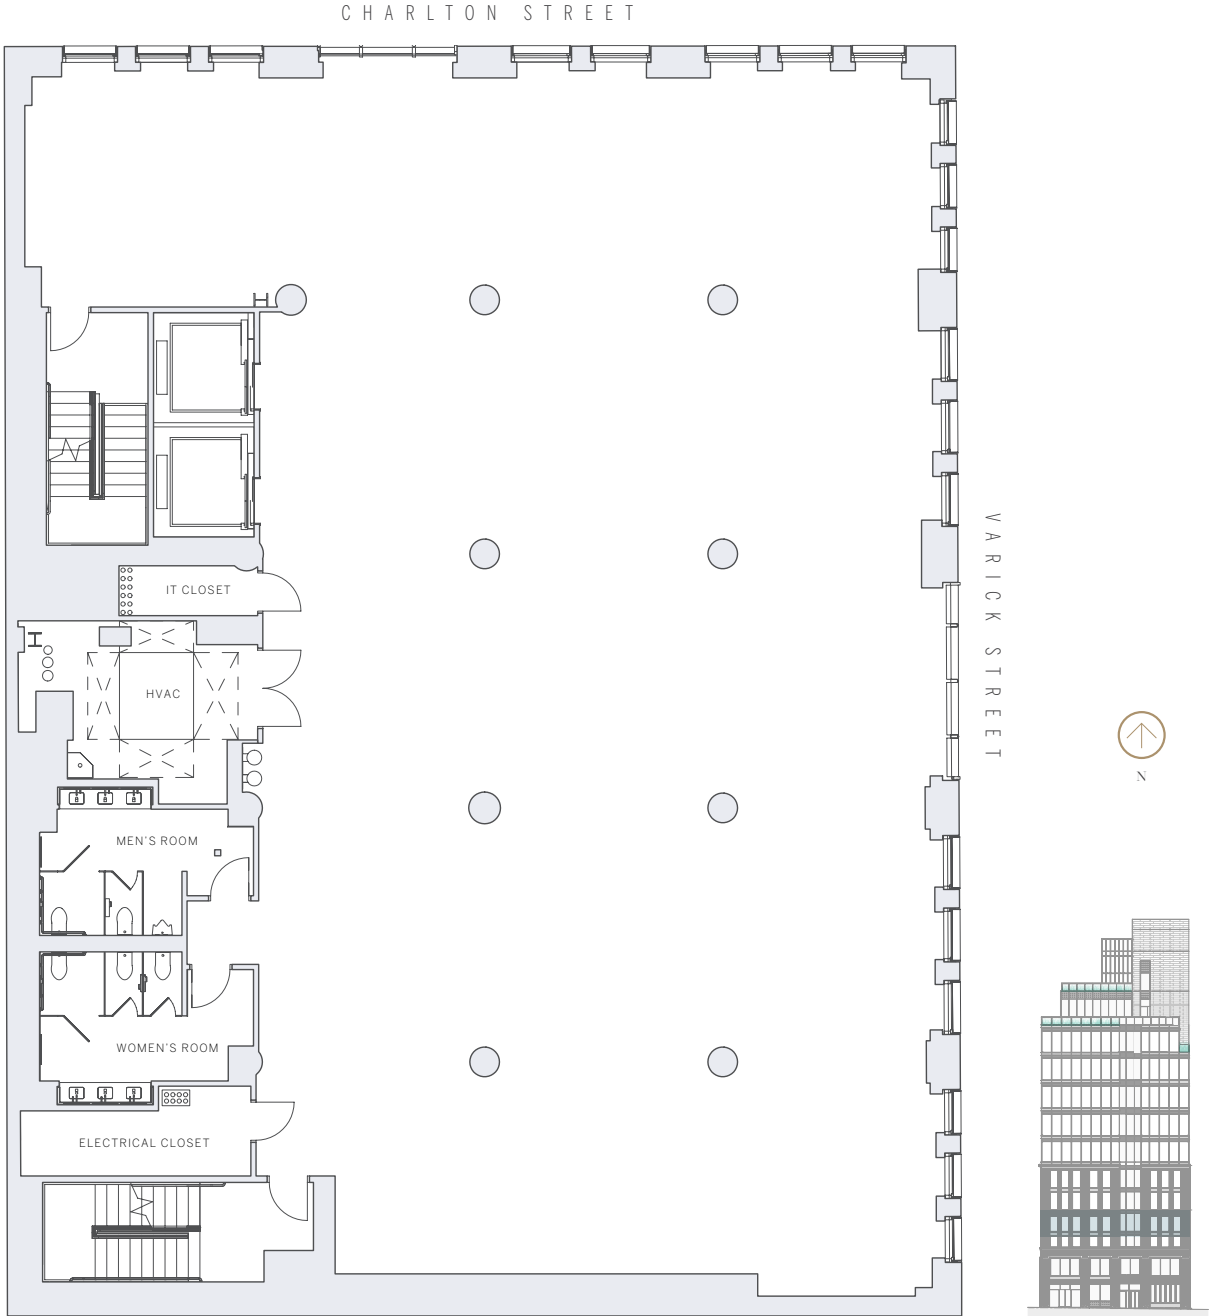

FLOOR 4

CORE AND SHELL PLAN

LEASING AGENTS

9,480 RSF

BENJAMIN BASS

JONATHAN FANUZZI

MITCHELL KONSKER

212-812-6026
Benjamin.Bass@am.jll.com