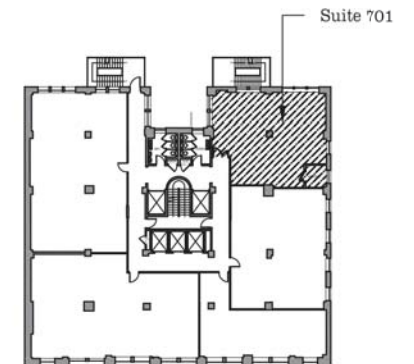

**SUPPORT AND STORAGE**

Reception/Waiting Area 1

Coat Closet 1

IT/Storage 1

A/C Room 1

**TOTAL**

Head Count 4

West 45th Street  
KEY PLAN